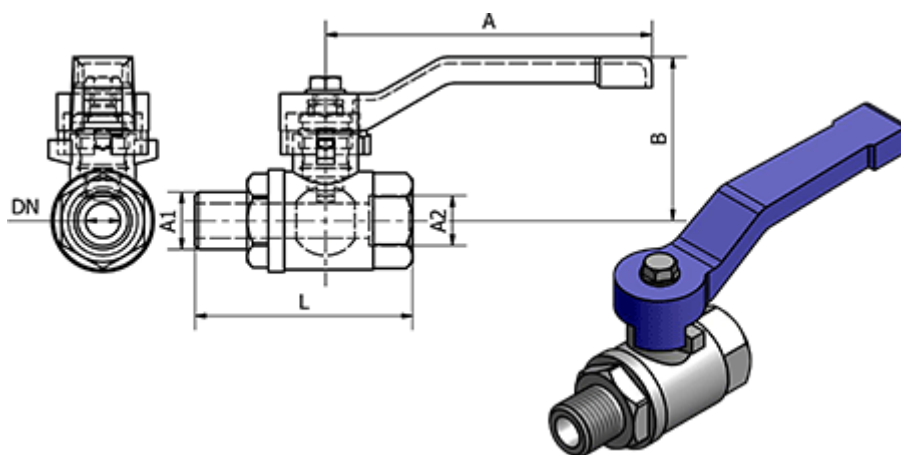

Data Sheet

Article number: 58633503E

Description: Ball Valve 335.03-E, - G 3/8"
Ball Valve

Measures

A = 75

B = 37

DN = 10

L = 47

Thread A1 = G 3/8"

Thread A2 = G 3/8"